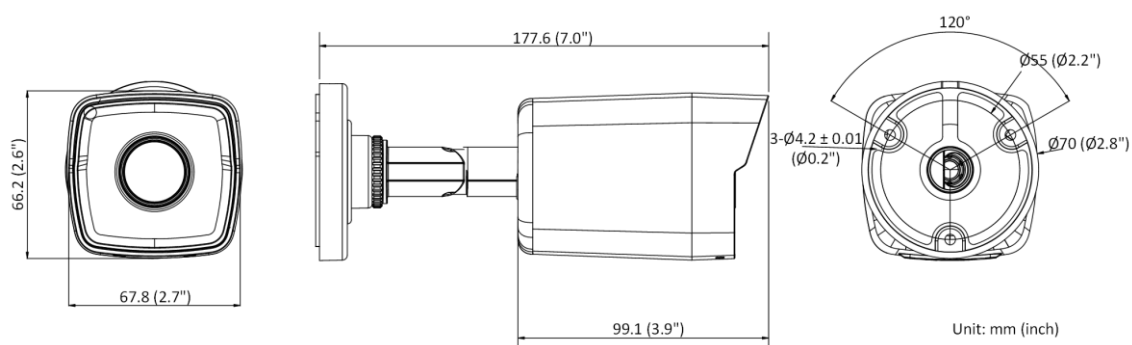

▪ Available Model

DS-2CD1021-I(2.8mm)(F)

DS-2CD1021-I(4mm)(F)

▪ Dimension