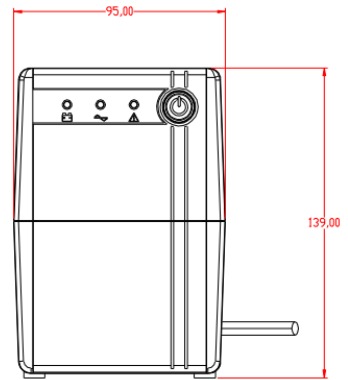

▪ Dimension