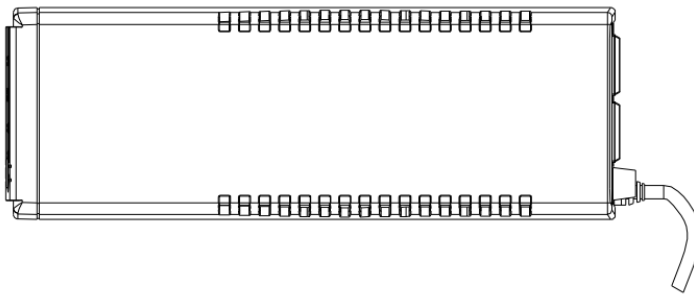

▪ Dimension