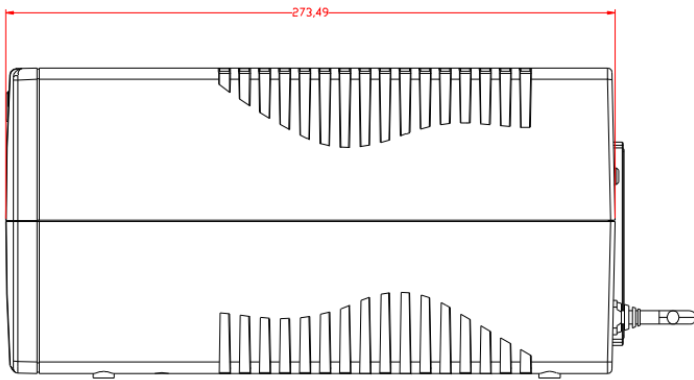

▪ Dimension